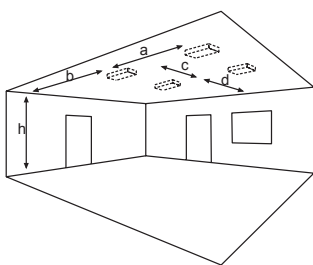

1 x downlight optics for retrofitting of a 1x3W POWER LED safety luminaire for use in rooms with high ceilings.

Very quick retrofitting, as the optics is only clipped in.

Technische Daten / Technical specifications

Material	Polycarbonat
Farbe/color	Verkehrsweiß/transparent Traffic white/transparent
Abmessungen (B x H) Dimensions (W x H)	22,4 x 12 mm
Durchmesser/Diameter	16 mm

Leuchtenabstandstabellen (E = 1,25 lx) Tables of luminaire distances (E = 1,25 lx)